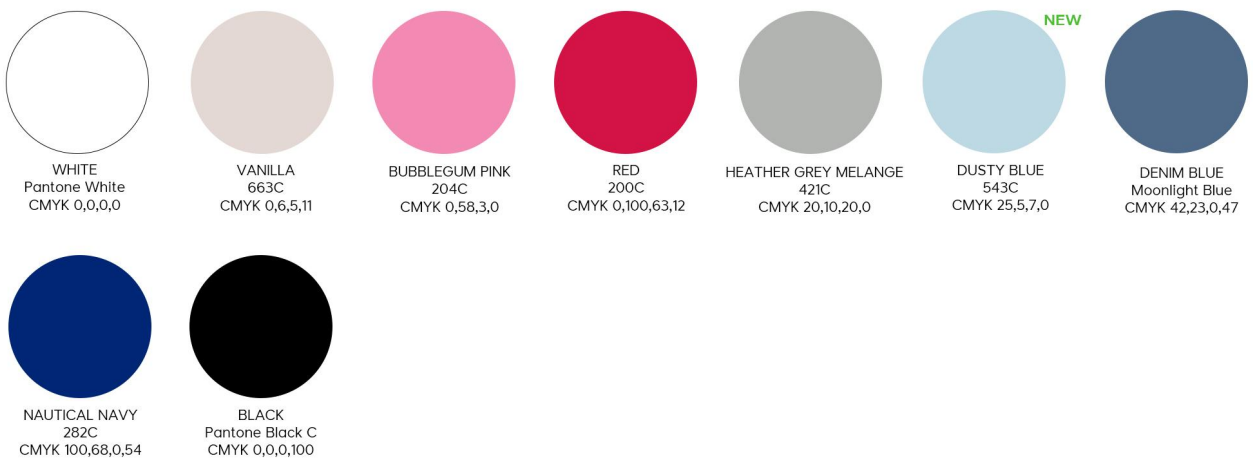

BABYBUGZ

T's, Bodysuits and Bibs

Sweats, Hoods and Jackets

Reversible hats

BABYBUGZ

Stripes and Contrasts

POWDER PINK/WHITE
706C / Pantone White
CMYK 0,15,5,0 / 0,0,0,0

ANTIQUE BLUE/DUSTY BLUE
7681C / 543C
CMYK 27,18,0,20 / 25,5,7,0

LIGHT GREY MELANGE/WHITE
Forget Me Not / Pantone White
CMYK 27,9,0,24 / 0,0,0,0

RED/WASHED WHITE
200C / Cool Grey 1C
CMYK 0,100,63,12 / 0,0,0,6

NAVY/WASHED WHITE
200C / Cool Grey 1C
CMYK 100,44,0,76 / 0,0,0,6

WHITE/NAVY
Pantone White / 282C
CMYK 0,0,0,0 / 100,68,0,54

WHITE/NAUTICAL NAVY
Pantone White / 282C
CMYK 0,0,0,0 / 100,68,0,54

WHITE/HEATHER GREY
MELANGE
Pantone White / 421C
CMYK 0,0,0,0 / 20,10,20,0

ORGANIC NATURAL /
MOCHA
Warm Grey 01 / Ginger Snap
CMYK 10,10,15,0 / 0,16,27,43

WHITE/DUSTY BLUE
Pantone White / 543C
CMYK 0,0,0,0 / 25,5,7,0

WHITE/HEATHER GREY
MELANGE
Pantone White / 421C
CMYK 0,0,0,0 / 20,10,20,0

WHITE/KELLY GREEN
Pantone White / 348C
CMYK 0,0,0,0 / 90,0,85,24

WHITE/NAUTICAL NAVY
Pantone White / 282C
CMYK 0,0,0,0 / 100,68,0,54