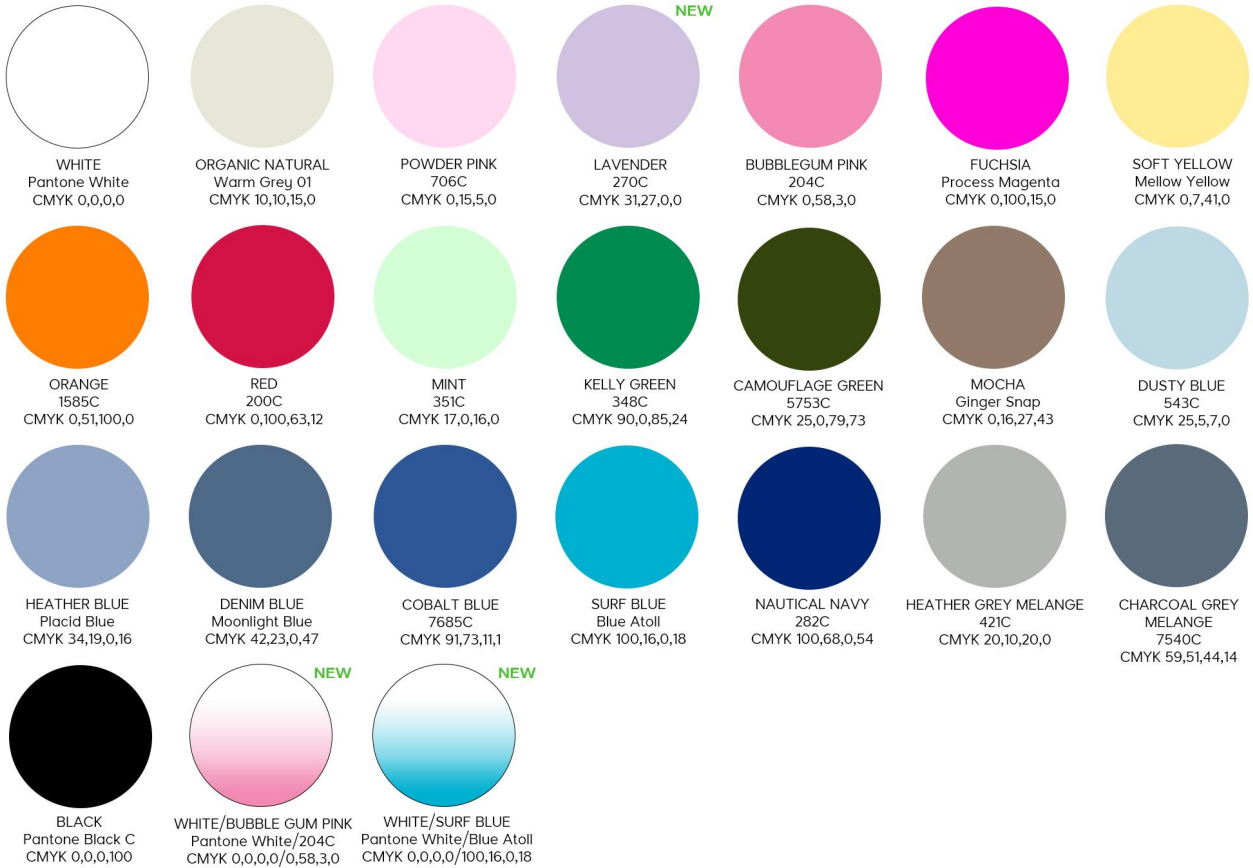

BABYBUGZ

T's, Bodysuits and Bibs

Sweats, Hoods and Jackets

Reversible hats

BABYBUGZ

Stripes and Contrasts

POWDER PINK/WHITE
706C / Pantone White
CMYK 0,15,5,0 / 0,0,0,0

ANTIQUE BLUE/DUSTY BLUE
7681C / 543C
CMYK 27,18,0,20 / 25,5,7,0

WHITE/NAVY
Pantone White / 282C
CMYK 0,0,0,0 / 100,68,0,54

WHITE/NAUTICAL NAVY
Pantone White / 282C
CMYK 0,0,0,0 / 100,68,0,54

WHITE/HEATHER GREY
MELANGE
Pantone White / 421C
CMYK 0,0,0,0 / 20,10,20,0

ORGANIC NATURAL /
MOCHA
Warm Grey 01 / Ginger Snap
CMYK 10,10,15,0 / 0,16,27,43

WHITE/POWDER PINK
Pantone White / 706C
CMYK 0,0,0,0 / 0,15,5,0

WHITE/BUBBLEGUM PINK
Pantone White / 204C
CMYK 0,0,0,0 / 0,58,3,0

RED/WHITE
200C / Pantone White
CMYK 0,100,63,12 / 0,0,0,0

WASHED WHITE/WARM RED
Cool Grey 1C / 19-1764
CMYK 0,0,0,6 / 11,98,76,2

WHITE/DUSTY BLUE
Pantone White / 543C
CMYK 0,0,0,0 / 25,5,7,0

WHITE/HEATHER GREY
MELANGE
Pantone White / 421C
CMYK 0,0,0,0 / 20,10,20,0

WHITE/KELLY GREEN
Pantone White / 348C
CMYK 0,0,0,0 / 90,0,85,24

WHITE/NAUTICAL NAVY
Pantone White / 282C
CMYK 0,0,0,0 / 100,68,0,54