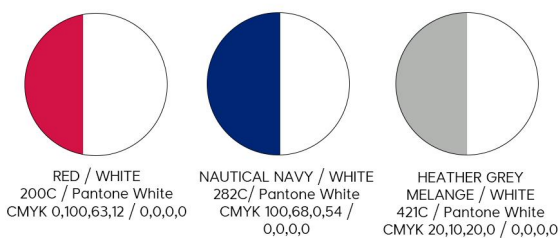

BABYBUGZ

T's, Bodysuits and Bibs

Sweats, Hoods and Jackets

Reversible hats

BABYBUGZ

Stripes and Contrasts

POWDER PINK/WHITE
706C / Pantone White
CMYK 0,15,5,0 / 0,0,0,0

ANTIQUE BLUE/DUSTY BLUE
7681C / 543C
CMYK 27,18,0,20 / 25,5,7,0

LIGHT GREY MELANGE/WHITE
Forget Me Not / Pantone White
CMYK 27,9,0,24 / 0,0,0,0

RED/WASHED WHITE
200C / Cool Grey 1C
CMYK 0,100,63,12 / 0,0,0,6

NAVY/WASHED WHITE
200C / Cool Grey 1C
CMYK 100,44,0,76 / 0,0,0,6

WHITE/NAVY
Pantone White / 282C
CMYK 0,0,0,0 / 100,68,0,54

WHITE/NAUTICAL NAVY
Pantone White / 282C
CMYK 0,0,0,0 / 100,68,0,54

WHITE/HEATHER GREY
MELANGE
Pantone White / 421C
CMYK 0,0,0,0 / 20,10,20,0

ORGANIC NATURAL /
MOCHA
Warm Grey 01 / Ginger Snap
CMYK 10,10,15,0 / 0,16,27,43

WHITE/DUSTY BLUE
Pantone White / 543C
CMYK 0,0,0,0 / 25,5,7,0

WHITE/HEATHER GREY
MELANGE
Pantone White / 421C
CMYK 0,0,0,0 / 20,10,20,0

WHITE/KELLY GREEN
Pantone White / 348C
CMYK 0,0,0,0 / 90,0,85,24

WHITE/NAUTICAL NAVY
Pantone White / 282C
CMYK 0,0,0,0 / 100,68,0,54